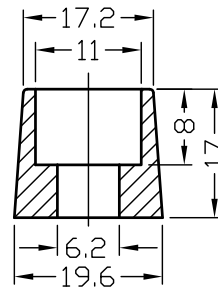

Mastervolt part number: 62000550

Weight: 18kg

Both terminals come with M6x20 inner hexagonal rvs bolt

Name: Dimensions AGM 55Ah		Drawing unit: mm	
MASTERVOLT	Scale: na	Checked: JJB	size A4 
	Drawn by: hFd	Date: 20071024	