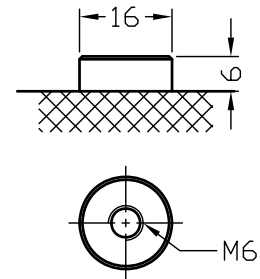

Mastervolt part number: 62000550

Weight: 18kg

Both terminals come with M6x20 inner hexagonal rvs bolt

Name: Dimensions AGM 55Ah		Drawing unit: mm	
MASTERVOLT	Scale: na	Checked: JJB	size A4 
	Drawn by: hFd	Date: 20071024	