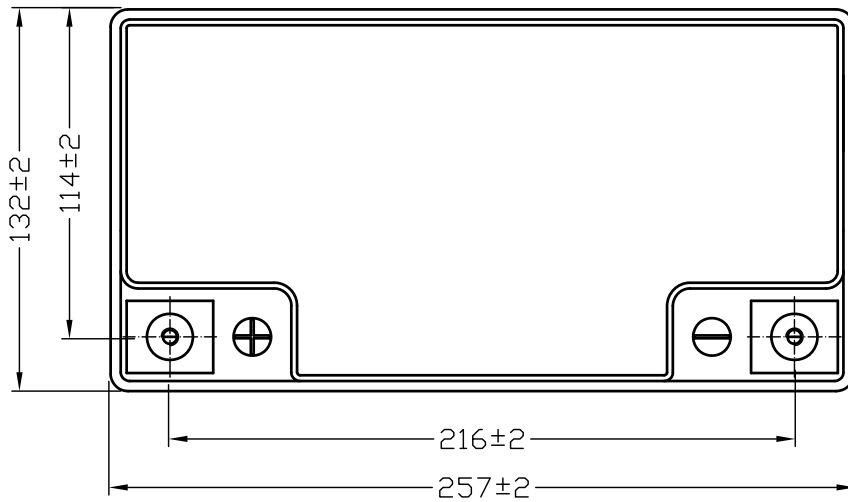

Mastervolt part number: 62000550

Weight: 18kg

Both terminals come with M6x20 inner hexagonal rvs bolt

Name: Dimensions AGM 55Ah		Drawing unit: mm	
MASTERVOLT	Scale: na	Checked: JJB	size A4 
	Drawn by: hFd	Date: 20071024	