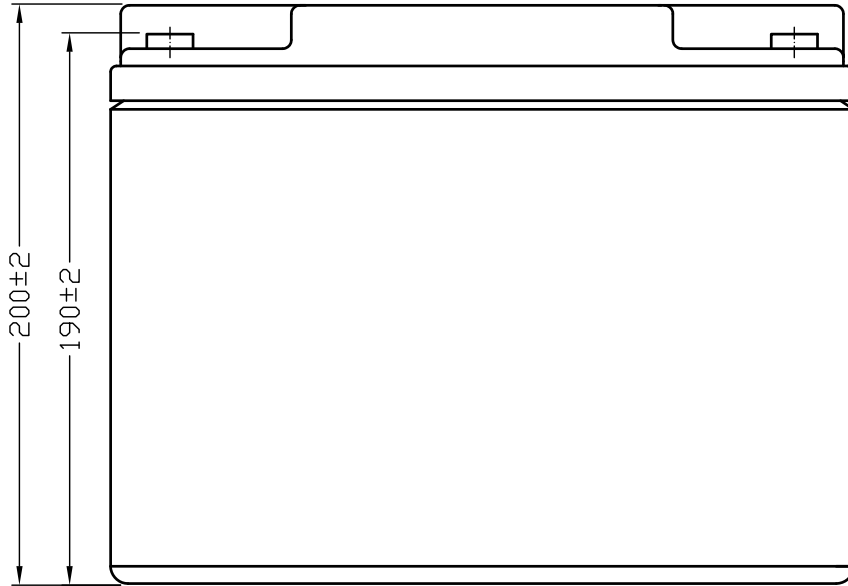

Mastervolt part number: 62000550

Weight: 18kg

Both terminals come with M6x20 inner hexagonal rvs bolt

Name: Dimensions AGM 55Ah		Drawing unit: mm	
MASTERVOLT	Scale: na	Checked: JJB	size A4 
	Drawn by: hFd	Date: 20071024	