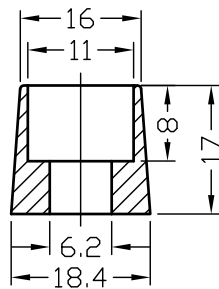

Mastervolt part number: 62000550

Weight: 18kg

Both terminals come with M6x20 inner hexagonal rvs bolt

Name: Dimensions AGM 55Ah		Drawing unit: mm	
MASTERVOLT	Scale: na	Checked: JJB	size A4 
	Drawn by: hFd	Date: 20071024	