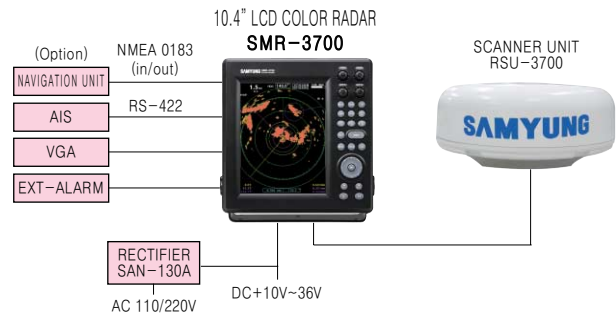

SPECIFICATIONS

■ ANTENNA

- Type : dome-type antenna
- Output power : 4KW
- Tx frequency : 9410±30MHz
- Revolution : approx. 24rpm
- Beam width : Horizontal 4.0° / Vertical 25°
- Synchronism method : Automatic / Manual switch over
- Operation temperature : -25℃~+55℃
- Relative humidity : 35% ~ 95%
- Relative wind velocity : 51.5 m/sec(100 Knots)

■ DISPLAY UNIT

- Display unit : 10.4" Color VGA TFT LCD, Vertical display
- Resolution : 640×480
- Indication type : scan type
- Distance range : 0.0625, 0.125, 0.25, 0.5, 0.75, 1, 1.5, 2, 3, 6, 12, 24, 36nm
- Minimum distance : within 25m
- Azimuth accuracy : within ± 1°
- Azimuth resolving power : 4.2°
- VRM : .000 ~ 64 NM display in digital
- EBL : 000° ~ 359° display in digital
- Indication of bow : electronic type
- Display mode : head-up, north-up, course-up
- Operation temperature : -15℃ ~ +55℃
- Pre-heat time : approx. 90 sec.
- Input data : NMEA 0183(2port), AIS(RS-422)
- Consumption power : 60W
- Power supply : DC +10V ~ +36V

COMPONENTS

■ BASIC COMPONENT

- Display unit (SMR-3700) 1SET
- Antenna (RSU-3700) 1SET
- Installation materials, spare parts, instruction manual 1LOT (each)

CONFIGURATION

DIMENSIONS