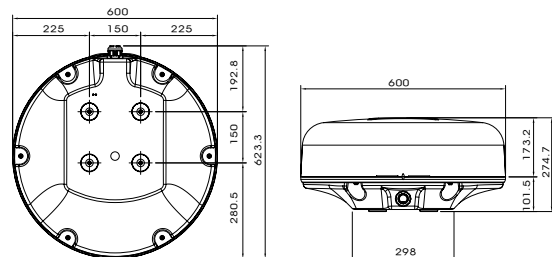

RSU-3700 Weight : 9Kg