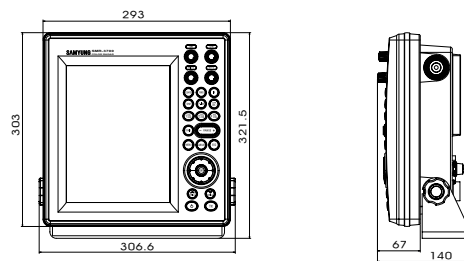

SMR-3700 Weight : 4.7Kg