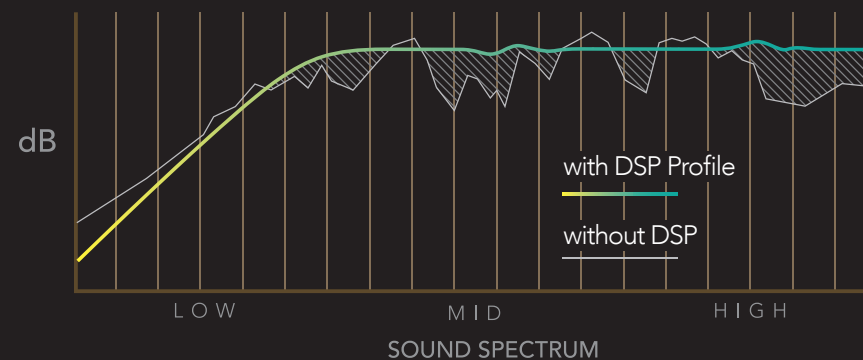

A TECHNICALLY SUPERIOR LISTENING EXPERIENCE MADE SIMPLE.

DSP SOUND OPTIMIZATION

The power of Fusion's **DSP** enables the optimization of **Fusion** speakers in each audio zone on your vessel, giving you premium audio delivery to all **Fusion** speakers in any environment. Our system approach ensures every step of the audio chain is optimized through calculations by our audio engineers to deliver a technically superior listening experience – without the need for you to have a technical understanding. From the kick drum to your eardrum, **Fusion DSP** reproduces your music the way the musicians intended.

Note: The **Fusion-Link** app is required for setup.

SUPERIOR SOUND QUALITY IN EVERY ENVIRONMENT

Precisely calculated loudness curves optimized for the human ear ensure quality audio delivery of your favorite song **at every volume level**, giving you quality, full range sound whether you have your music turned all the way up reeling in the catch of the day, or you're relaxing quietly in the cabin.

The sophisticated feed-forward limiter anticipates a peak in the audio and adjusts the gain to ensure a distortion-free listening experience. This provides protection from overloading your speakers, giving you the confidence to play what you want, how you want, season after season.

Custom profiles can be **developed for key boat manufacturers** to increase value, save time and give customers the ultimate in customized audio entertainment.

EASY-TO-INSTALL DSP PROFILES RIGHT FROM YOUR SMARTPHONE

Setting up your **DSP** profiles is made simple with the free **Fusion-Link** app. With just a few clicks, you can set up the preconfigured **DSP** profile once and get back to enjoying what you love on the water, while listening to high quality audio customized for your ears and the environment.

Download the free **Fusion-Link** remote control app for Bluetooth and Wi-Fi from the Apple® App Store or Google Play™ and enjoy the freedom of wireless control from your compatible device.