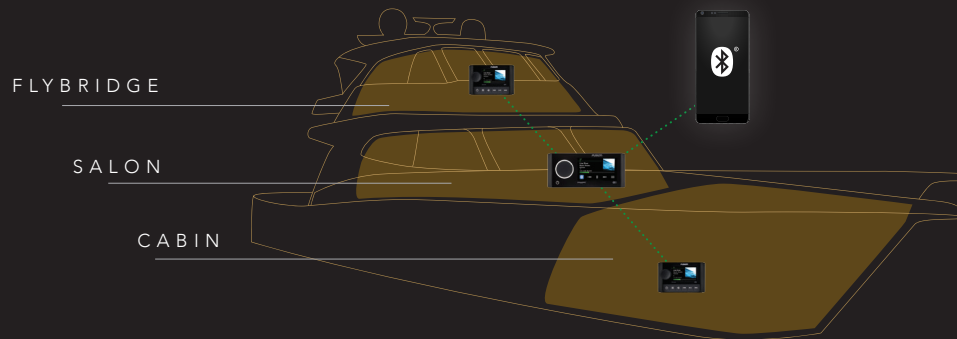

F R E E D O M O F M U S I C A L C H O I C E

PARTY MODE

One Bluetooth source playing audio perfectly synced across three PartyBus enabled stereos in Party Mode.