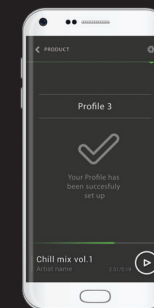

EASY-TO-INSTALL DSP PROFILES RIGHT FROM YOUR SMARTPHONE

Setting up your **DSP** profiles is made simple with the free **Fusion-Link** app. With just a few clicks, you can set up the preconfigured **DSP** profile once and get back to enjoying what you love on the water, while listening to high quality audio customized for your ears and the environment.

Download the free **Fusion-Link** remote control app for Bluetooth and Wi-Fi from the Apple® App Store or Google Play™ and enjoy the freedom of wireless control from your compatible device.