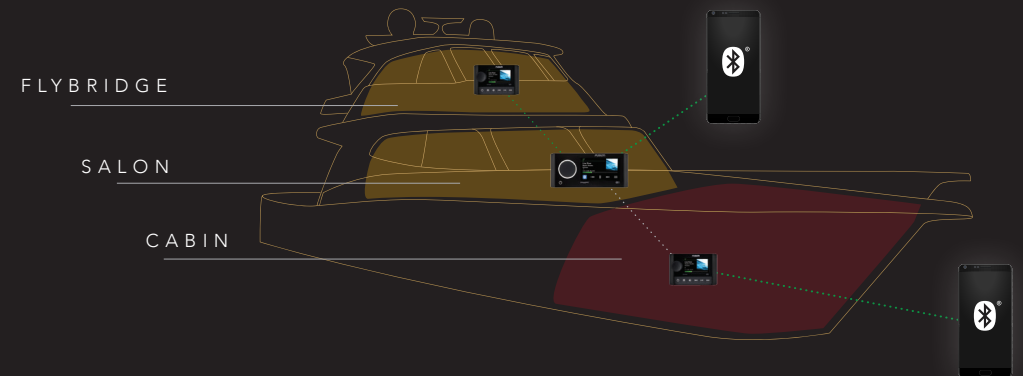

Download the free **Fusion-Link** remote control app for Bluetooth and Wi-Fi from the Apple® App Store or Google Play™ and enjoy the freedom of wireless control from your compatible device.

F R E E D O M O F M U S I C A L C H O I C E

PARTY MODE

One Bluetooth source playing audio perfectly synced across three PartyBus enabled stereos in Party Mode.

PERSONAL MODE

One Bluetooth source playing independently in the Cabin without disrupting Party Mode in the Salon or Flybridge, while another Bluetooth source continues to play audio perfectly synced across the Flybridge and Salon in Party Mode.