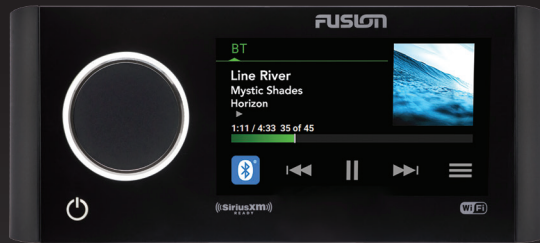

The power of **PartyBus** kicks in when you add more **PartyBus** enabled stereos to your entertainment system. Each additional **PartyBus** enabled stereo gives you the option to join Party Mode and play the same perfectly synced audio source through the entire vessel. Opt into Personal Mode and listen to available audio sources from your stereo in the area of your choice without disrupting Party Mode in the other areas of the vessel.

PARTYBUS GIVES THE FREEDOM OF MUSICAL CHOICE ACROSS THE ENTIRE VESSEL

THE FIRST WIRELESS MARINE ENTERTAINMENT NETWORK

You can even go wireless: the **Apollo RA770** and the **SRX400** are designed with Wi-Fi on board so you can **wirelessly connect multiple Apollo stereos** without running any cables, which reduces installation time, cost and complexity.

APOLLO 770

Regal 53 Sport Coupe

MS-RA770

THE APOLLO RA770 REDEFINES AUDIO ENTERTAINMENT WITH REVOLUTIONARY TECHNOLOGY & SUPERIOR SOUND QUALITY

BLUETOOTH USB AM RADIO FM RADIO 2xAUX DAB+ READY OPTICAL IN UPnP SIRIUSXM READY