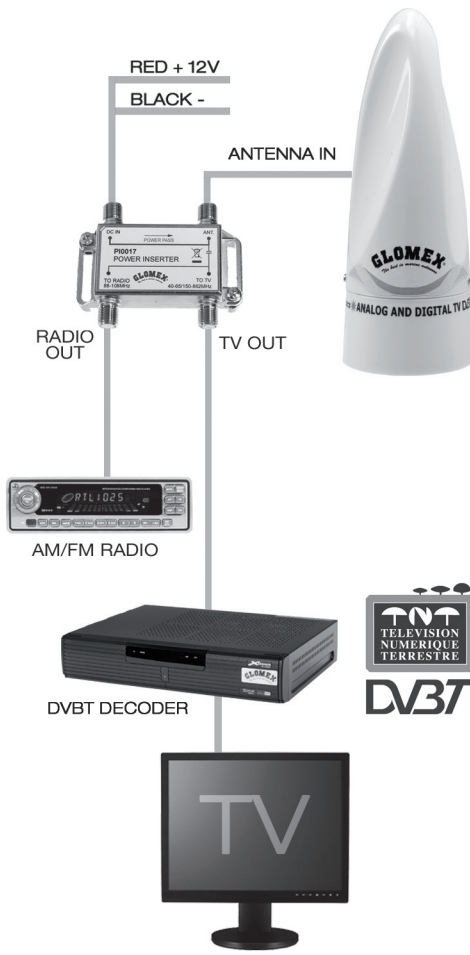

DVBT

FEATURES AND OPERATION

F CONNECTOR INSTALLATION

MOUNT FIXING

COAX SPLICING

COAXIAL CABLE INSTALLATION

SUPPLIED

Universal mount ASA
Support universel en ASA
Supporto universale in ASA

V9124

Universal mount stainless steel
Support universel en acier inoxydable
Supporto universale in acciaio inossidabile

T170

4 way ratchet mount UV resistant nylon + aluminium extension 30 cm
Rotule en nylon renforcé orientable dans 4 directions + rallonge aluminium 30 cm
Base in nylon UV resistente orientabile + estensione in alluminio 30 cm

OPTIONS

V9123

Masthead mount in stainless steel
Equerre de mat en acier inoxydable
Supporto in acciaio inossidabile

T197

Sigarette lighter adapter input 12V d.c output 12V d.c 500 mA max
Prise type allume-cigares input 12V d.c output 12V d.c 500 mA max
Adattatore per accendisigari input 12V d.c output 12V d.c 500 mA max