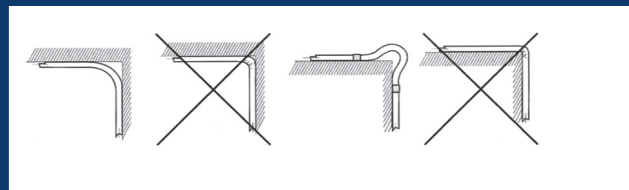

DVBT

FEATURES AND OPERATION

F CONNECTOR INSTALLATION

MOUNT FIXING

COAX SPLICING

COAXIAL CABLE INSTALLATION

SUPPLIED

Universal mount ASA
Support universel en ASA
Supporto universale in ASA

V9124

Universal mount stainless steel
Support universel en acier inoxydable
Supporto universale in acciaio inossidabile

T170

4 way ratchet mount UV resistant nylon + aluminium extension 30 cm
Rotule en nylon renforcé orientable dans 4 directions + rallonge aluminium 30 cm
Base in nylon UV resistente orientabile + estensione in alluminio 30 cm