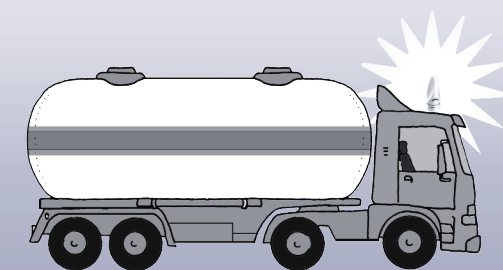

DVBT

FEATURES AND OPERATION

F CONNECTOR INSTALLATION

MOUNT FIXING

COAX SPLICING

COAXIAL CABLE INSTALLATION

SUPPLIED

Universal mount ASA
Support universel en ASA
Supporto universale in ASA

V9124

Universal mount stainless steel
Support universel en acier inoxydable
Supporto universale in acciaio inossidabile

T170

4 way ratchet mount UV resistant nylon + aluminium extension 30 cm
Rotule en nylon renforcé orientable dans 4 directions + rallonge aluminium 30 cm
Base in nylon UV resistente orientabile + estensione in alluminio 30 cm