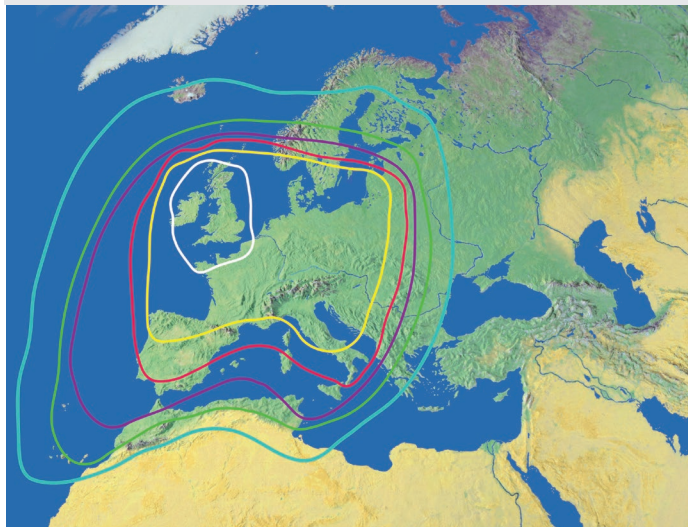

¹⁴ Tri-Americas Circular LNB Conversion Kit Pack.

Worldwide Ku-band Coverage¹⁴

Maps represent general coverage areas only. Visit kvh.com/tvfootprints for details.

Europe (Astra 1KR)¹⁵

Europe (Astra 2E, 2F, 2G)¹⁵