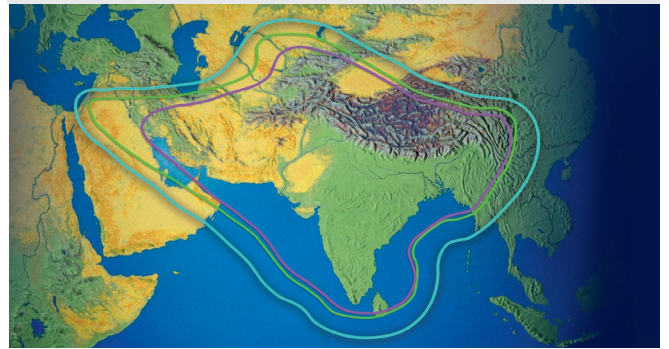

Southwest Asia