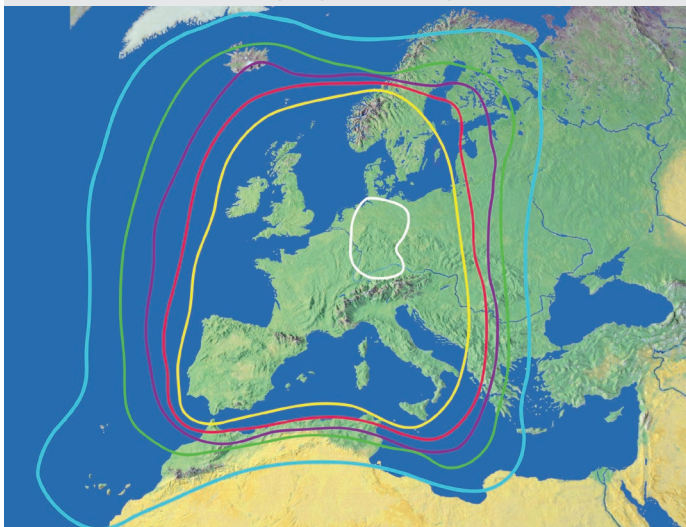

Worldwide Ku-band Coverage¹⁴

Maps represent general coverage areas only. Visit kvh.com/tvfootprints for details.

Europe (Astra 1KR)¹⁵