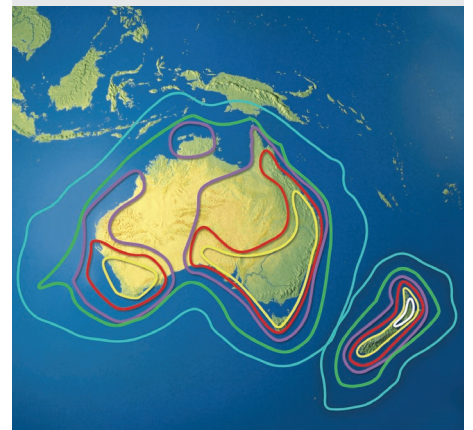

¹⁵ Services shown are most popular EMEA satellite services. See kvh.com/tvfootprints for additional service coverage maps.

¹⁶ TV1 coverage for DISH Network is limited to "DISH 500" (satellites 110W and 119W), "DISH Eastern Arc – Legacy" (satellites 61W, 110W, 119W) and the "DISH Western Arc" (satellites 110W, 119W, and 129W). Note that 129W coverage is not available in the northeast U.S. due to the low elevation angle to the satellite. TV1 is not compatible with the "DISH Eastern Arc" (satellites 61W, 72W, 77W) at this time.

Tri-Americas¹⁷

Southwest Asia

Southeast Asia¹⁸

Middle East

Africa

Australia & New Zealand

China

Thailand