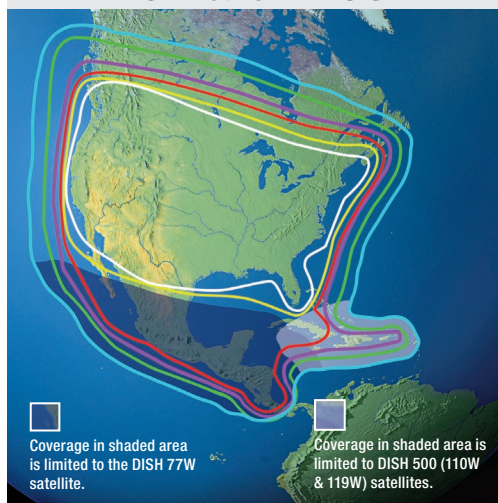

Europe/UK Spot Beam (Astra 2E, 2F, 2G)¹⁵

Eutelsat Hotbird 13¹⁵

DIRECTV® - U.S.

DISH Network®¹⁶ - U.S.

- TracVision TV10
41.5 dBW EIRP
- TracVision TV8
43 dBW EIRP
- TracVision TV6
46 dBW EIRP
- TracVision TV5
48 dBW EIRP
- TracVision TV3
50 dBW EIRP
- TracVision TV1
51 dBW EIRP

¹⁵ Services shown are most popular EMEA satellite services. See kvh.com/tvfootprints for additional service coverage maps.

¹⁶ TV1 coverage for DISH Network is limited to "DISH 500" (satellites 110W and 119W), "DISH Eastern Arc – Legacy" (satellites 61W, 110W, 119W) and the "DISH Western Arc" (satellites 110W, 119W, and 129W). Note that 129W coverage is not available in the northeast U.S. due to the low elevation angle to the satellite. TV1 is not compatible with the "DISH Eastern Arc" (satellites 61W, 72W, 77W) at this time.