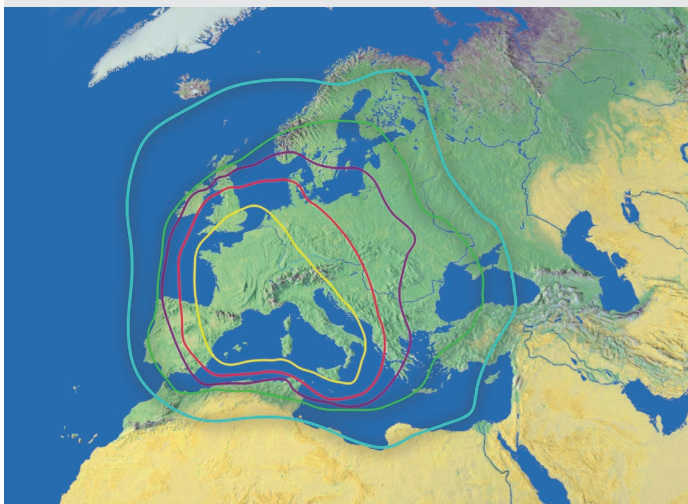

Eutelsat Hotbird 13¹⁵