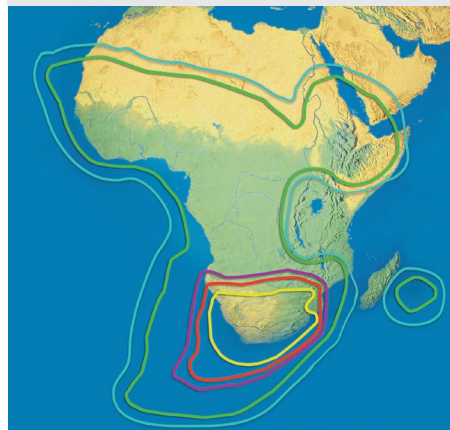

¹⁵ Services shown are most popular EMEA satellite services. See kvh.com/tvfootprints for additional service coverage maps.

¹⁶ TV1 coverage for DISH Network is limited to "DISH 500" (satellites 110W and 119W), "DISH Eastern Arc – Legacy" (satellites 61W, 110W, 119W) and the "DISH Western Arc" (satellites 110W, 119W, and 129W). Note that 129W coverage is not available in the northeast U.S. due to the low elevation angle to the satellite. TV1 is not compatible with the "DISH Eastern Arc" (satellites 61W, 72W, 77W) at this time.

Tri-Americas¹⁷

Southwest Asia

Southeast Asia¹⁸

Middle East

Africa

Australia & New Zealand

China

Thailand