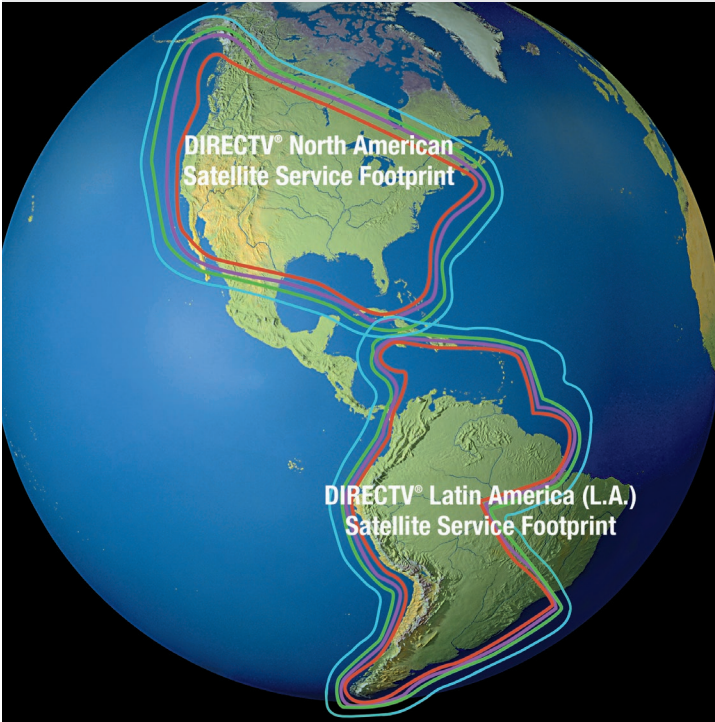

Tri-Americas¹⁷