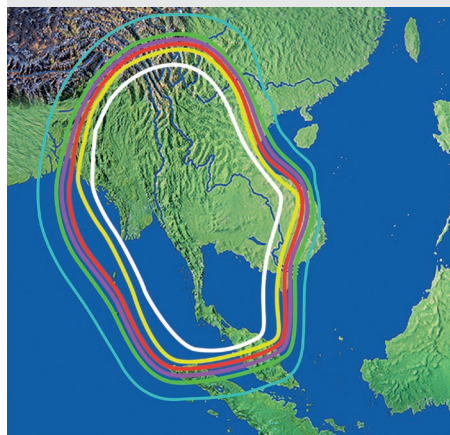

¹⁵ Services shown are most popular EMEA satellite services. See kvh.com/tvfootprints for additional service coverage maps.

¹⁶ TV1 coverage for DISH Network is limited to "DISH 500" (satellites 110W and 119W), "DISH Eastern Arc – Legacy" (satellites 61W, 110W, 119W) and the "DISH Western Arc" (satellites 110W, 119W, and 129W). Note that 129W coverage is not available in the northeast U.S. due to the low elevation angle to the satellite. TV1 is not compatible with the "DISH Eastern Arc" (satellites 61W, 72W, 77W) at this time.

Tri-Americas¹⁷

Southwest Asia

Southeast Asia¹⁸

Middle East

Africa

Australia & New Zealand

China

Thailand