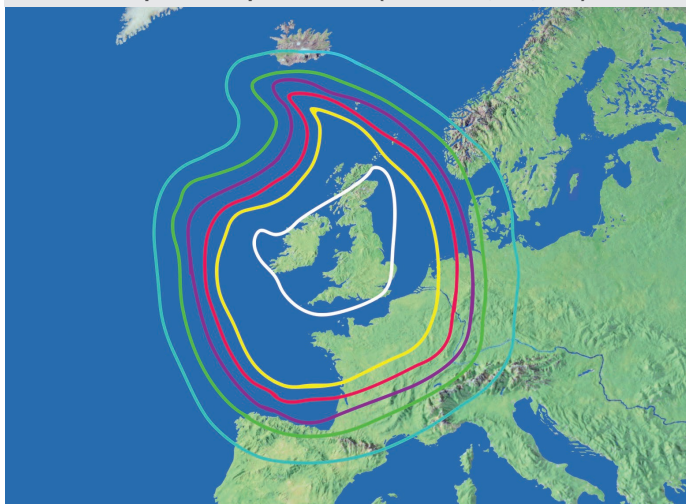

Europe/UK Spot Beam (Astra 2E, 2F, 2G)¹⁵