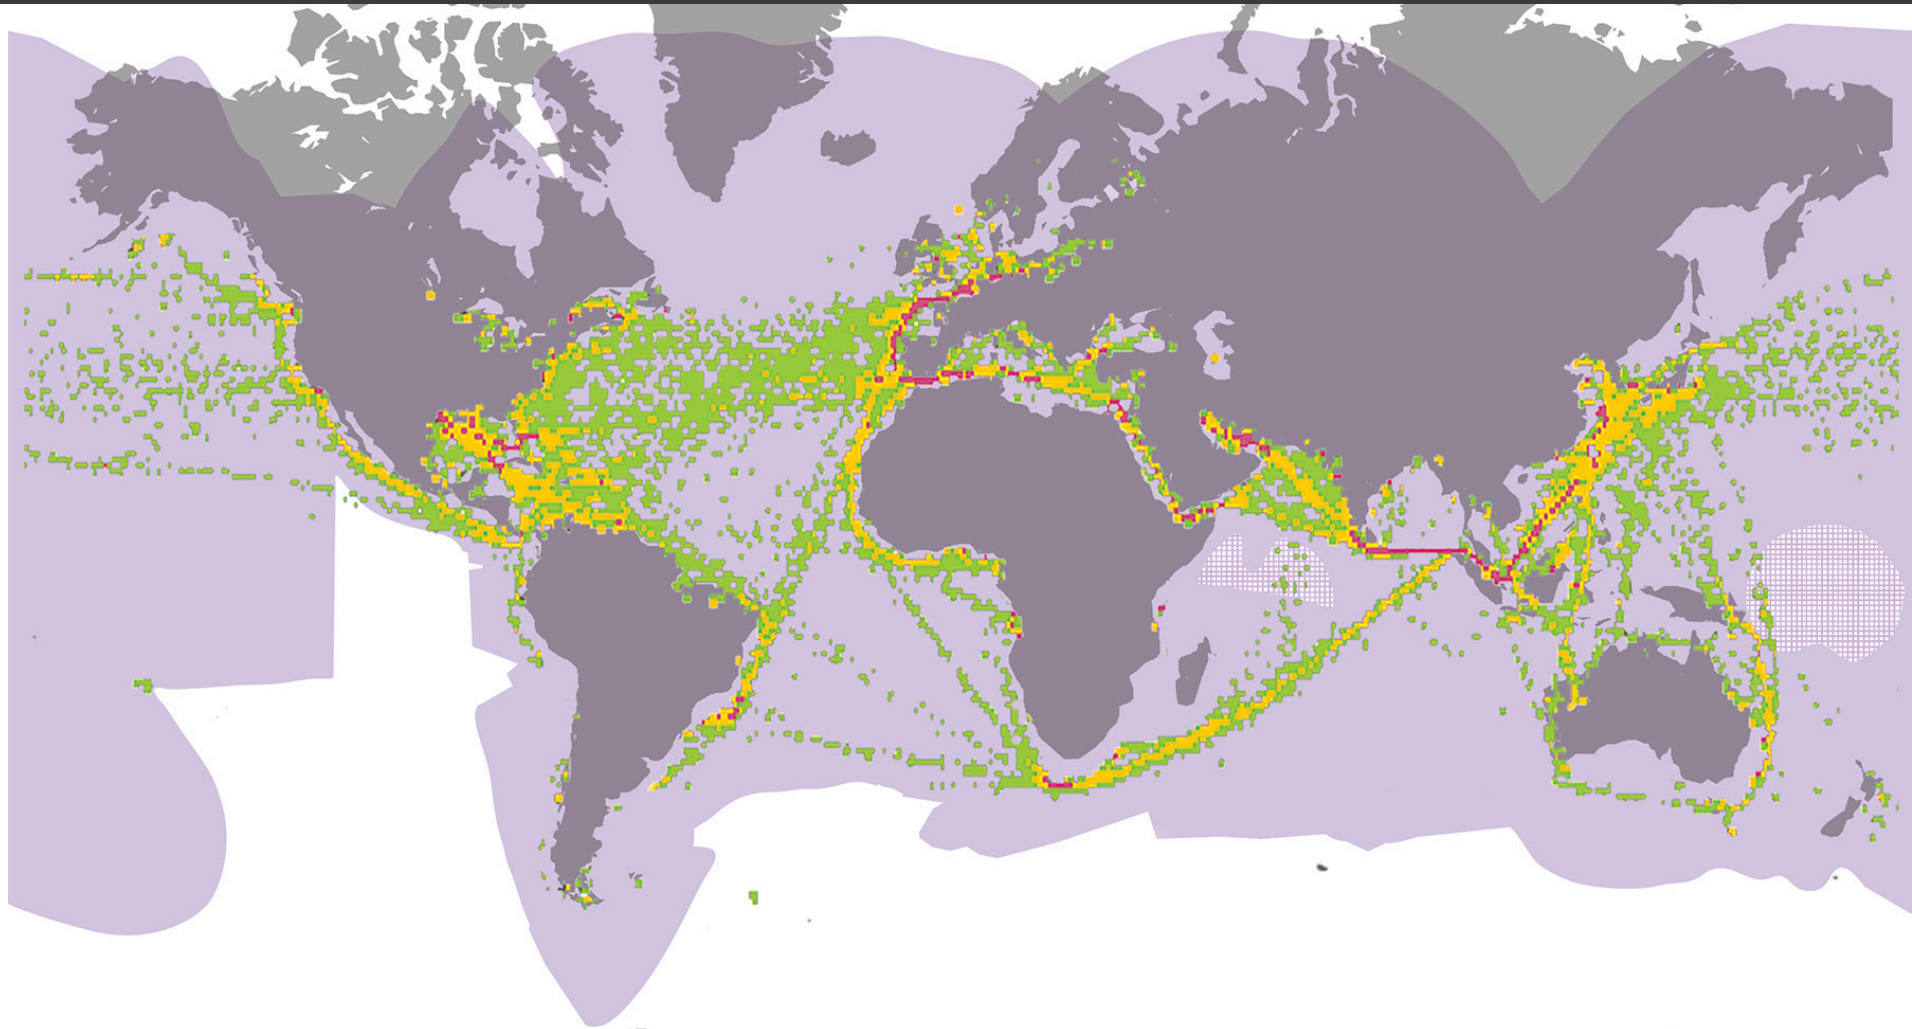

TracPhone® V30/V3HTS

mini-VSAT Broadband_{sm} Ku-band Coverage*

Visit kvh.com/htscoverage for the latest coverage maps

 Ku-band Current Coverage

Shipping Density:  High  Medium  Low

 The TracPhone V30 & V3HTS are 2-axis, stabilized antennas that do not provide coverage in areas where the satellite is directly overhead.

 The TracPhone V30 & V3HTS are 2-axis, stabilized antennas that do not provide coverage in areas where the satellite is directly overhead.

World Headquarters

KVH Industries, Inc. · Middletown, RI U.S.A.
+1.401.847.3327 · info@kvh.com