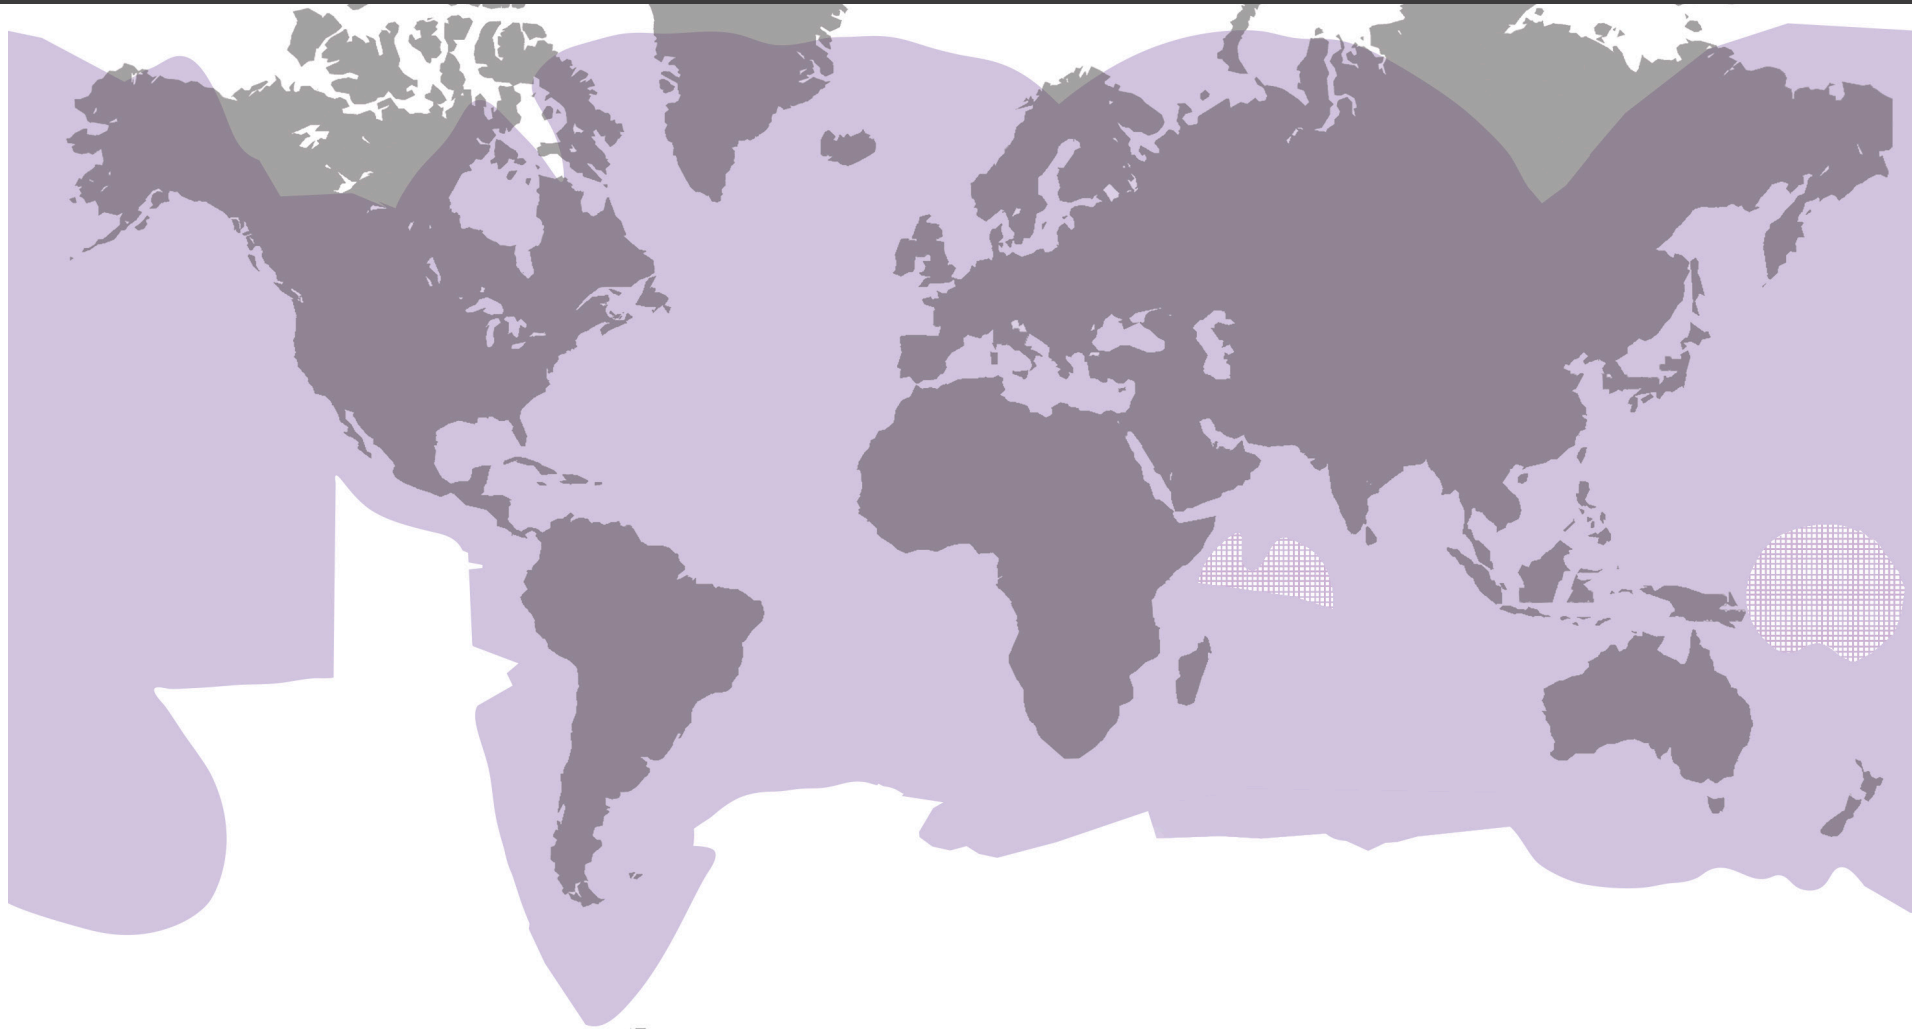

TracPhone® V30/V3HTS

mini-VSAT Broadband_{sm} Ku-band Coverage*

Visit kvh.com/htscoverage for the latest coverage maps

Ku-band Current Coverage

The TracPhone V30 & V3HTS are 2-axis, stabilized antennas that do not provide coverage in areas where the satellite is directly overhead.

World Headquarters

KVH Industries, Inc. · Middletown, RI U.S.A.
+1.401.847.3327 · info@kvh.com

EMEA Headquarters

KVH Industries A/S · Birkerød, Denmark
+45.45.160.180 · info@emea.kvh.com

Asia-Pacific Headquarters

KVH Industries Pte Ltd. · Singapore
+65.6513.0290 · info@apac.kvh.com