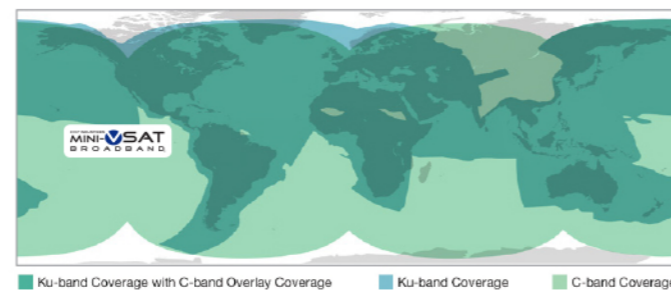

Airtime Plans for the Digital Generation

There's an ideal airtime plan to suit every yacht's data needs and usage patterns:

- **Open (OP) Plans:** Enterprise-grade plans offering the highest speeds on the network at every price point with unrestricted access to all applications and protocols, plus prioritization on the network with "Business Class Service." Large monthly data allowances with extremely affordable rates both in and "over" plan. Phone service rates as low as $0.05/min. Available with TracPhone V7IP & V11IP
- **Metered (M) Plans:** Flexible usage-based plans starting as low as $49 per month and offering the highest speeds on the network along with unrestricted access to all applications and protocols. A single, simple, per-minute price worldwide for phone service. Available with TracPhone V3IP, V7IP & V11IP
- **Fixed (FX) Plans:** Speed-based plans for those with traditional data transmission needs and requiring the certainty of a fixed monthly charge. Features traditional fair use policies, limits on access to data-intensive applications and protocols, and a choice of the method used for bandwidth management control. Phone service rates as low as $0.05/min. Available with TracPhone V7IP & V11IP