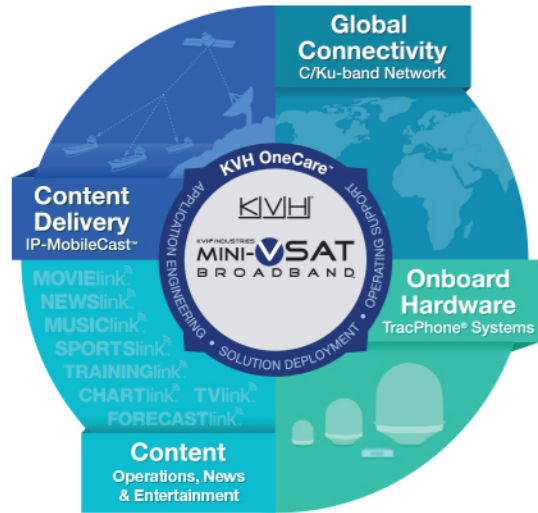

mini-VSAT Broadband – simply the premier marine satellite communications solution for luxury yachts worldwide.

The Power of One™

From rugged hardware and the fastest connectivity, to user-friendly tools and comprehensive global support, KVH has you covered.