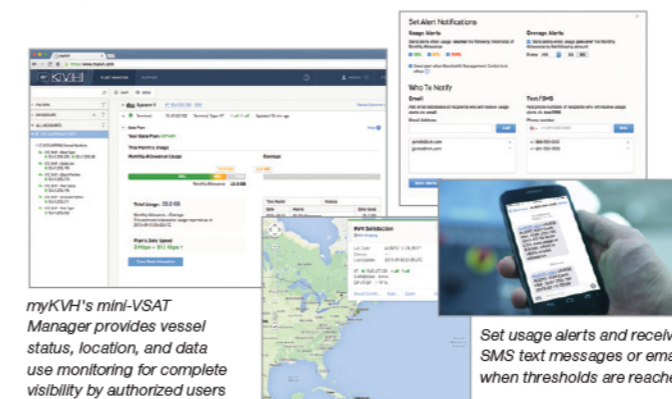

Manage and Monitor Onboard Data Usage with myKVH

To make it easy for yacht owners, managers, and captains to get real-time information about how much data is being used on the yacht, rely on the mini-VSAT Manager within the secure myKVH portal. It offers you a comprehensive suite of tools that allow you to see exactly how much data has been consumed onboard, monitor your yacht's network, and easily set up data allocations for family, friends, guests, and crew. When limits are being approached, you can be alerted through email and/or text/SMS messages in time to take corrective action and avoid "bill shock."

myKVH's mini-VSAT Manager provides vessel status, location, and data use monitoring for complete visibility by authorized users onshore and onboard the ship.