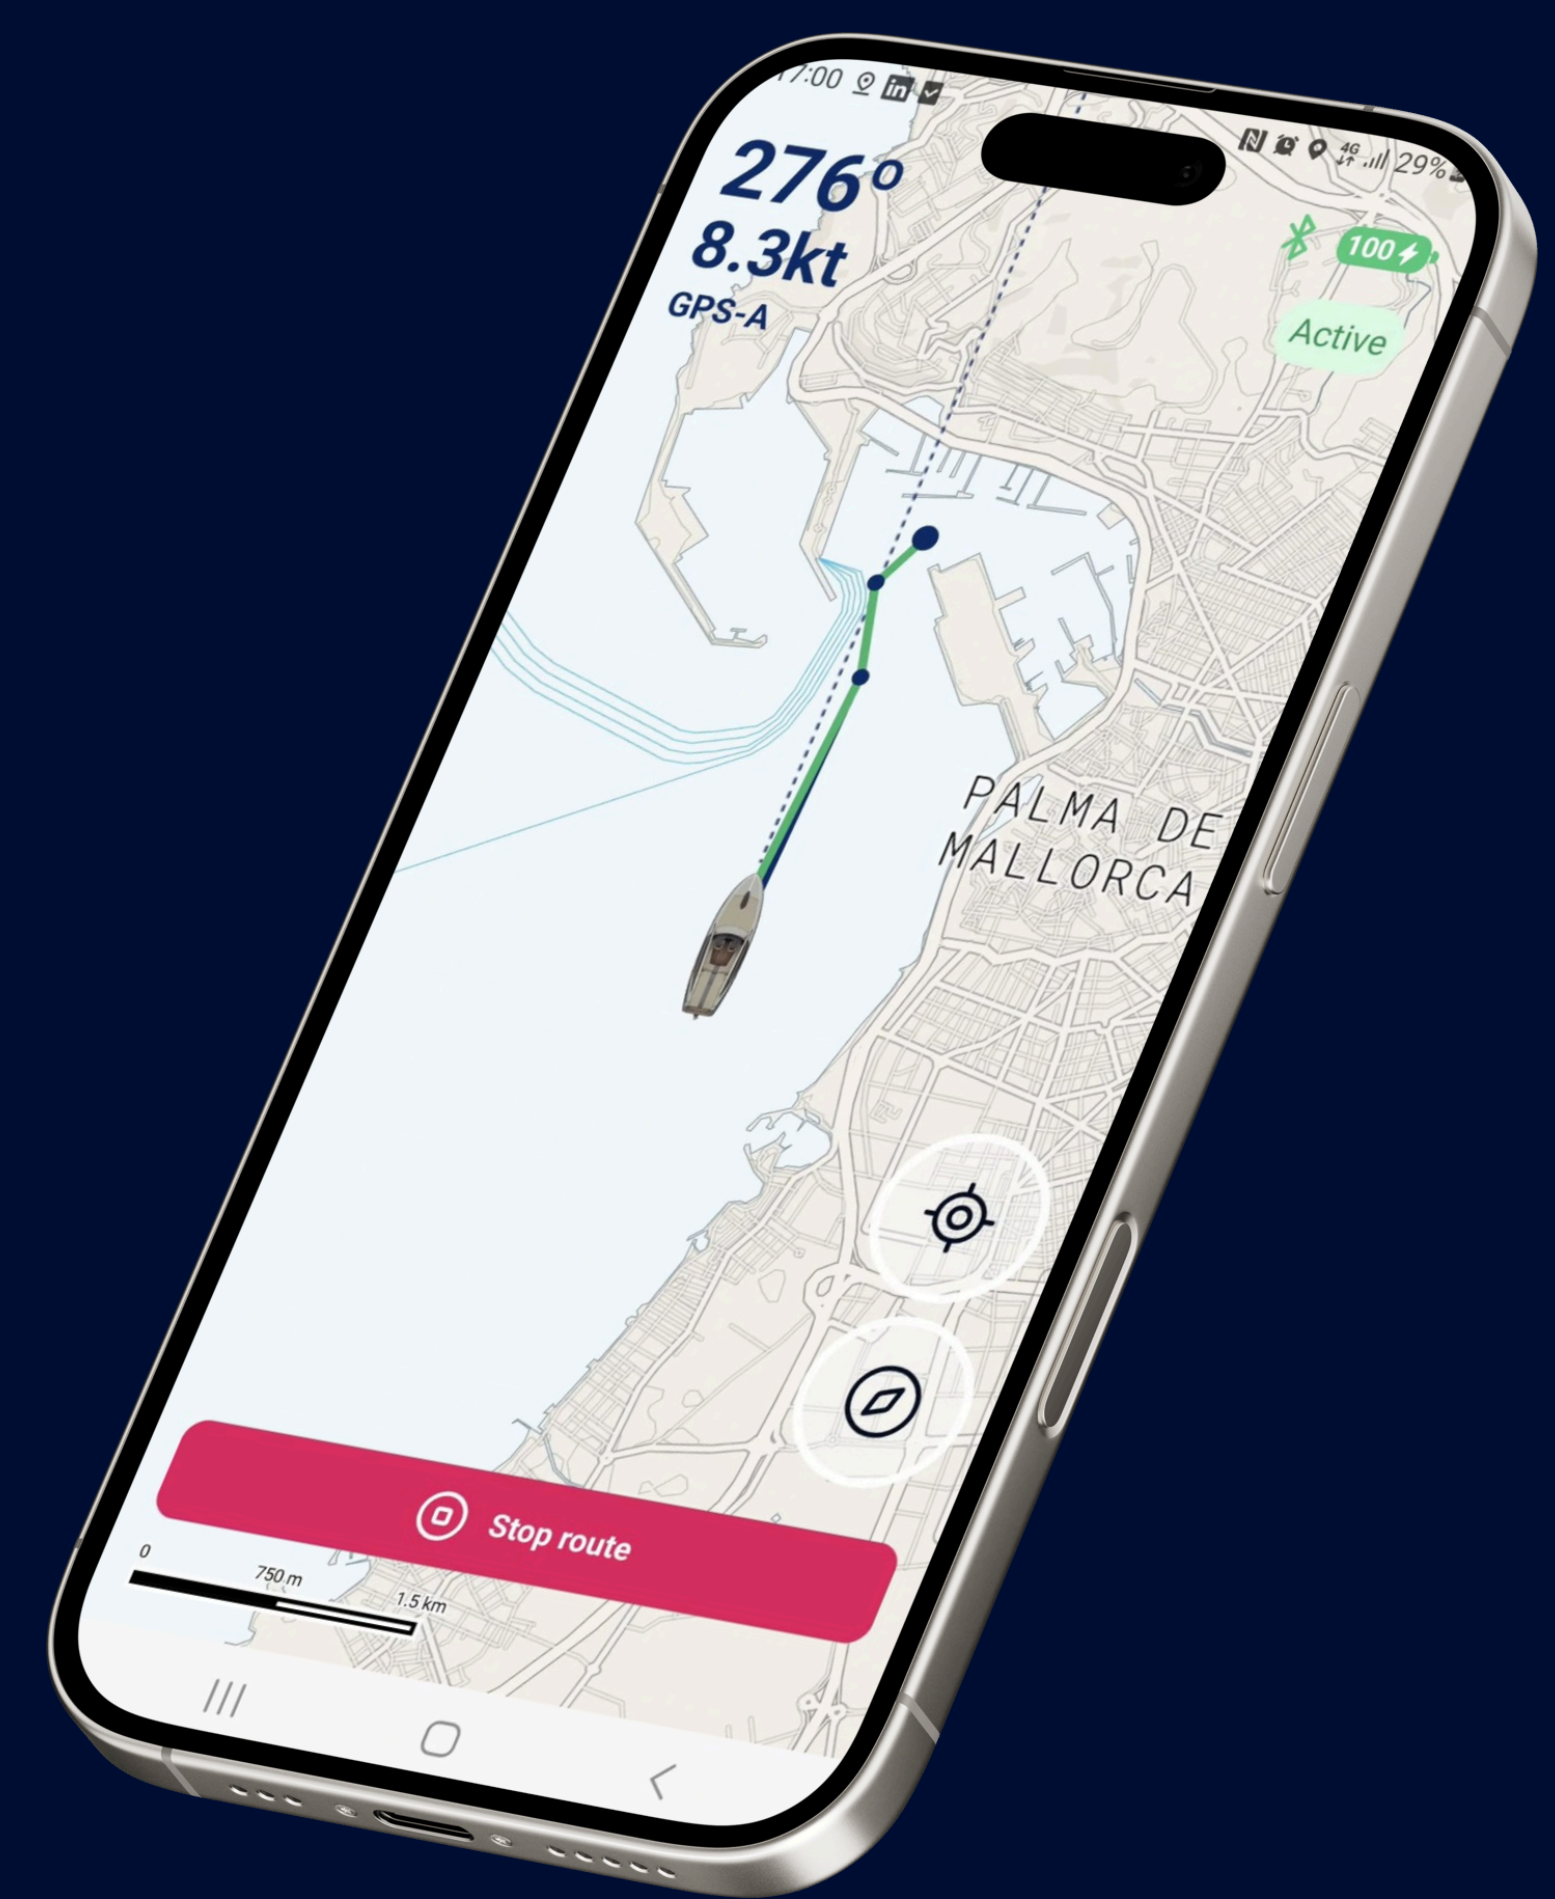

MobilePilot

ALL IN ONE MARINE AUTOPILOT

● Chrome

● Silver

FEATURES

Water resistant

Removable battery

Universal

15' installation

Remote updates

Plug & Play

100% autonomus

Bluetooth connection

SPECIFICATIONS

18 Nm Torque
Direct Drive Motor
Wireless Updates
Path Smoothing

APP CONTROL

Searebbel app - iOS & Android

Control your boat from any mobile device

- ▶ Heading
- 📍 Waypoints
- ⊕ Draw Your Route
- ⚙️ NMEA 2000 Integration

 searebbel

EASY BOATING

@hi.searebbel | searebbel.com