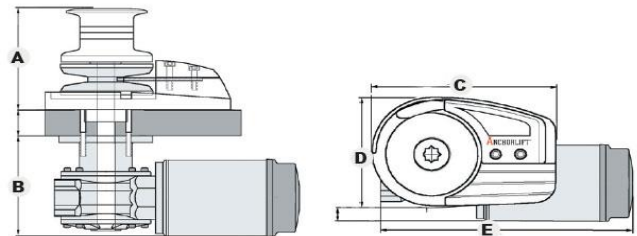

ANCHORLIFT[®]

WORLD CLASS WINDLASS SYSTEM

MAKO 1500

HIGH SPEED
WINDLASS

Boats 40ft to 60ft. 12m to 18m.

M1512
M1524

M1512C
M1524C

Model No:

- M1512-8** Low profile 1500w 12v 8mm chain
- M1512-10** Low profile 1500w 12v 10mm chain
- M1512C-8** Capstan model 1500w 12v 8mm chain
- M1512C-10** Capstan model 1500w 12v 10mm chain
- M1524-8** Low profile 1500w 24v 8mm chain
- M1524-10** Low profile 1500w 24v 10mm chain
- M1524C-8** Capstan model 1500w 24v 8mm chain
- M1524C-10** Capstan model 1500w 24v 10mm chain

Motor gear can be mounted all 4 directions.

	A	B	C	D	E
Mm.	165	127	255	170	310
Inches	6,49	5,00	10,03	6,69	12,20

Motor: 1500w 12v or 24v

Max working load: 485kg / 1067lbs

Max Power Pull: 1185kg / 2607lbs

Speed down: Approx 38m / 126ft min

Anchors: 20kg/44lbs to 45kg/99lbs

Circuit breaker: 135amp 12v / 80amp 24v

Cable size: 50mm² / 0AWG (normal cable length)

Switch gear: Helm switch, toggle type part 90800 rocker type with on/off 90801, Footswitch 90900