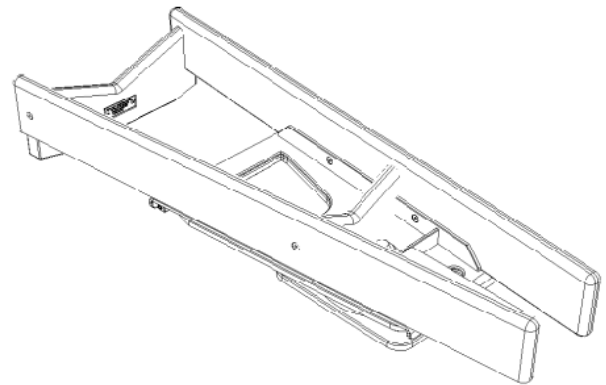

Design, white RAL colour also available in black

V – Model HD

Data

Dimensions:	93 x 35 x 15 cm.
Max. Load capacity:	500 kg/1100 lbs
Weight (approximate, varies with model)	25 kg/55 lbs

Material/shipping:

Support beams	Polyethylene black or white
Main bearing swivel frame	Electropolished 316L Stainless steel
Winch Telescope standard 350kg	Aluminium/304 D-lock-pin
Winch type standard	Tr7 Goliath
Shipping weight in carboard box	33 kg/70 lbs

Options:

Winch 12V w/wireless remote control	Various types available
HD Telescopic winch handle 350kg+	Alu-3part and 304 lock-pin
XL Telescopic winch handle	Alu-2part and 304 lock-pin
Shipping packing	Custom wood crate