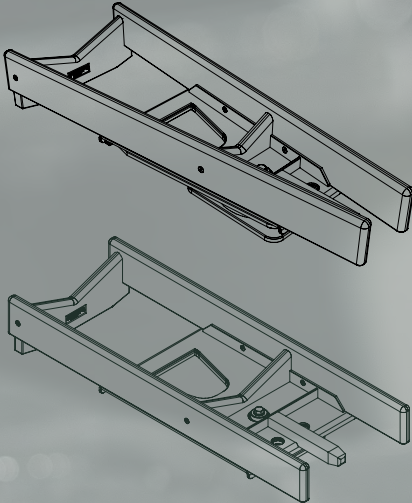

### Material:

Support beams

Polyethylene black or white

Main bearing swivel frame

316L Stainless steel electropolished

Winch pole

Aluminium

### Additional:

Winch type standard

Tr7 Goliath (el-winch option)

Certified

Møllerodden AS

Shipping (approximate, varies with model)

30-35kg/ 66-77 lbs

Visit us: