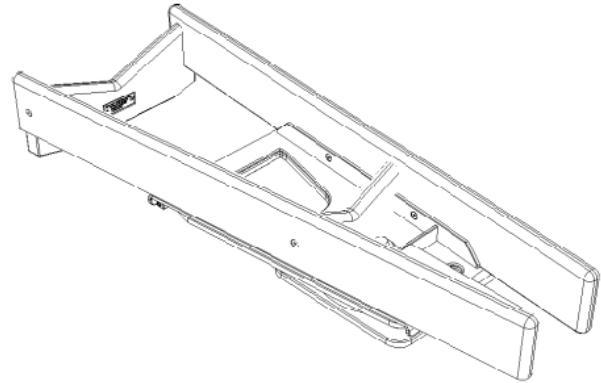

Design, black also available in white RAL colour

V – Model standard

Data

Dimensions:	93 x 35 x 15 cm.
Max. Load capacity:	350 kg/770 lbs
Weight (approximate, varies with model)	22 kg/48 lbs

Material/shipping:

Support beams	Polyethylene black or white
Main bearing swivel frame	Electropolished 316L Stainless steel
Winch Telescope standard 350kg	Aluminium/304 D-lock-pin
Winch type standard	Tr7 Goliath
Shipping weight in carboard box	30 kg/66 lbs

Options:

Winch 12V w/wireless remote control	Various types available
HD Telescopic winch handle 350kg+	Alu-3part and 304 lock-pin
XL Telescopic winch handle	Alu-2part and 304 lock-pin
Shipping packing	Custom wood crate