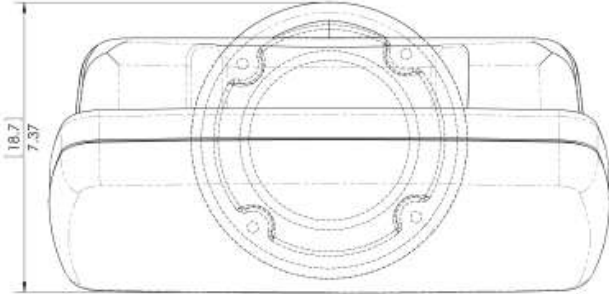

PP4900 Gen3 Series Sizing Chart

| | Overall | | Usable Face | | Max Cutout | | Base Footprint | | View Angle |
|--------|---------|------|-------------|------|------------|------|----------------|--------|------------|
| | in | cm | in | cm | in | cm | in | cm | 20° |
| Height | 11.63 | 29.5 | 7.39 | 18.8 | 8.09 | 20.5 | 2.26 | 5.7 | |
| Width | 14.25 | 36.2 | 12.36 | 31.4 | 13.26 | 33.7 | (∅) 7.03 | (∅) 18 | |
| Depth | 7.37 | 18.7 | 5.29 | 13.4 | | | Gen3 (round) | | |