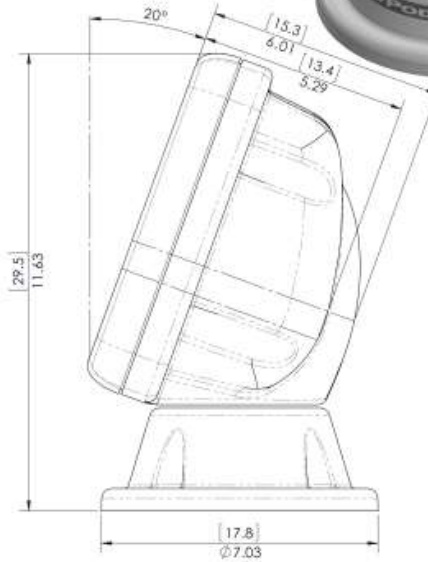

PP4900 Gen3 Series Sizing Chart

| | Overall | | Usable Face | | Max Cutout | | Base Footprint | | View Angle |
|--------|---------|------|-------------|------|------------|------|----------------|--------|------------|
| | in | cm | in | cm | in | cm | in | cm | 20° |
| Height | 11.63 | 29.5 | 7.39 | 18.8 | 8.09 | 20.5 | 2.26 | 5.7 | |
| Width | 14.25 | 36.2 | 12.36 | 31.4 | 13.26 | 33.7 | (∅) 7.03 | (∅) 18 | |
| Depth | 7.37 | 18.7 | 5.29 | 13.4 | | | Gen3 (round) | | |

PB49R BASE FOOTPRINT