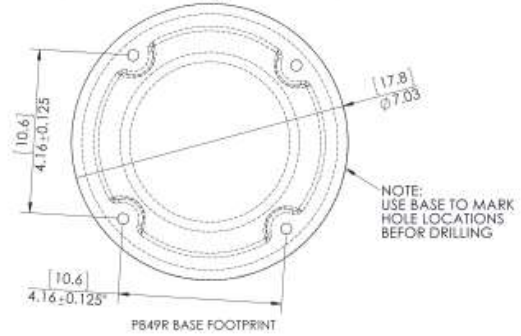

PP4900 Gen3 Series Sizing Chart

| | Overall | | Usable Face | | Max Cutout | | Base Footprint | | View Angle |
|--------|---------|------|-------------|------|------------|------|----------------|--------|------------|
| | in | cm | in | cm | in | cm | in | cm | 20° |
| Height | 11.63 | 29.5 | 7.39 | 18.8 | 8.09 | 20.5 | 2.26 | 5.7 | |
| Width | 14.25 | 36.2 | 12.36 | 31.4 | 13.26 | 33.7 | (∅) 7.03 | (∅) 18 | |
| Depth | 7.37 | 18.7 | 5.29 | 13.4 | | | Gen3 (round) | | |

PB49R BASE FOOTPRINT