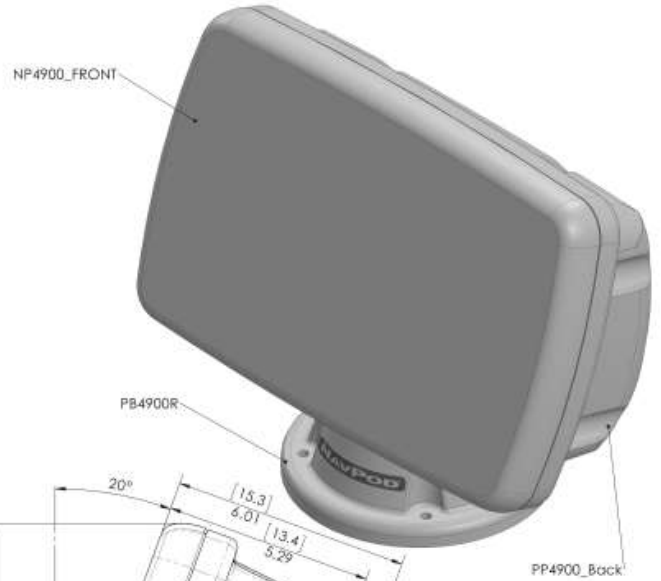

PP4900 Gen3 Series Sizing Chart

| | Overall | | Usable Face | | Max Cutout | | Base Footprint | | View Angle |
|--------|---------|------|-------------|------|------------|------|----------------|--------|------------|
| | in | cm | in | cm | in | cm | in | cm | 20° |
| Height | 11.63 | 29.5 | 7.39 | 18.8 | 8.09 | 20.5 | 2.26 | 5.7 | |
| Width | 14.25 | 36.2 | 12.36 | 31.4 | 13.26 | 33.7 | (∅) 7.03 | (∅) 18 | |
| Depth | 7.37 | 18.7 | 5.29 | 13.4 | | | Gen3 (round) | | |

PB49R BASE FOOTPRINT