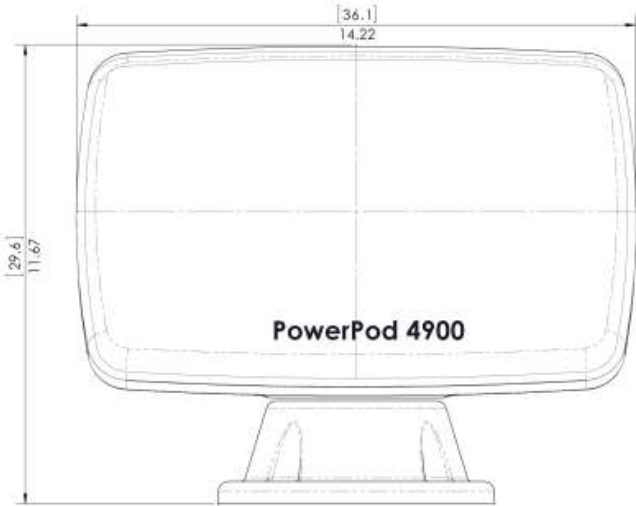

PP4900 Gen3 Series Sizing Chart

| | Overall | | Usable Face | | Max Cutout | | Base Footprint | | View Angle |
|--------|---------|------|-------------|------|------------|------|----------------|--------|------------|
| | in | cm | in | cm | in | cm | in | cm | 20° |
| Height | 11.63 | 29.5 | 7.39 | 18.8 | 8.09 | 20.5 | 2.26 | 5.7 | |
| Width | 14.25 | 36.2 | 12.36 | 31.4 | 13.26 | 33.7 | (∅) 7.03 | (∅) 18 | |
| Depth | 7.37 | 18.7 | 5.29 | 13.4 | | | Gen3 (round) | | |