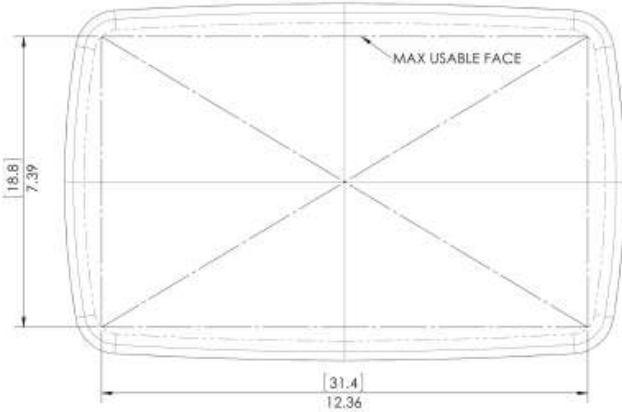

PP4900 Gen3 Series Sizing Chart

| | Overall | | Usable Face | | Max Cutout | | Base Footprint | | View Angle |
|--------|---------|------|-------------|------|------------|------|----------------|--------|------------|
| | in | cm | in | cm | in | cm | in | cm | 20° |
| Height | 11.63 | 29.5 | 7.39 | 18.8 | 8.09 | 20.5 | 2.26 | 5.7 | |
| Width | 14.25 | 36.2 | 12.36 | 31.4 | 13.26 | 33.7 | (∅) 7.03 | (∅) 18 | |
| Depth | 7.37 | 18.7 | 5.29 | 13.4 | | | Gen3 (round) | | |