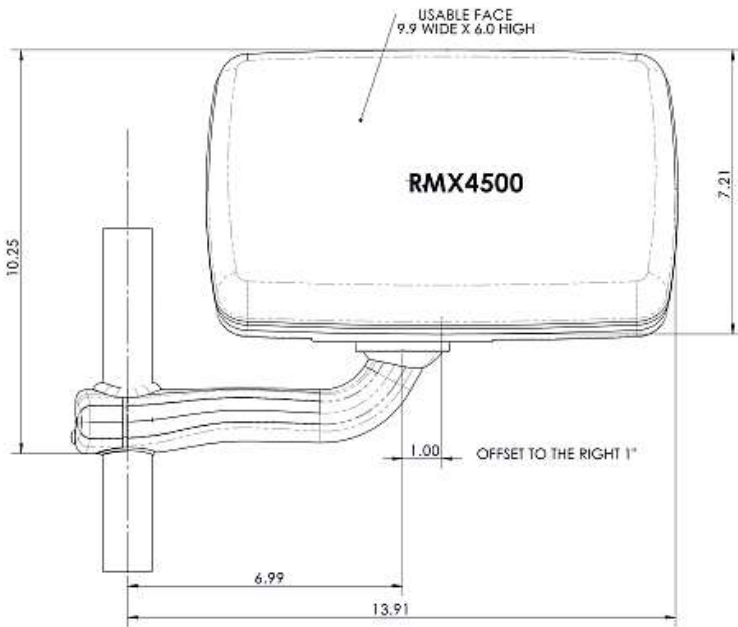

| RMX4500 Sizing Chart |                     |                           |             |            |
|----------------------|---------------------|---------------------------|-------------|------------|
|                      | Overall Size NavPod | Overall Size RMX Assembly | Usable Face | Max Cutout |
| Height               | 7.69                | 10.25                     | 6           | 5.5        |
| Width                | 11.86               | 13.91                     | 9.95        | 9.5        |
| Depth                | 5.5                 | 6.3                       | 4.125       |            |

RMX4500 OFFSET BACK 30° VIEW ANGLE