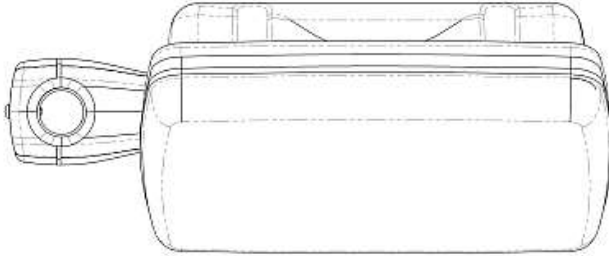

| RMX4500 Sizing Chart |                     |                           |             |            |
|----------------------|---------------------|---------------------------|-------------|------------|
|                      | Overall Size NavPod | Overall Size RMX Assembly | Usable Face | Max Cutout |
| Height               | 7.69                | 10.25                     | 6           | 5.5        |
| Width                | 11.86               | 13.91                     | 9.95        | 9.5        |
| Depth                | 5.5                 | 6.3                       | 4.125       |            |

RMX4500 OFFSET BACK 30° VIEW ANGLE