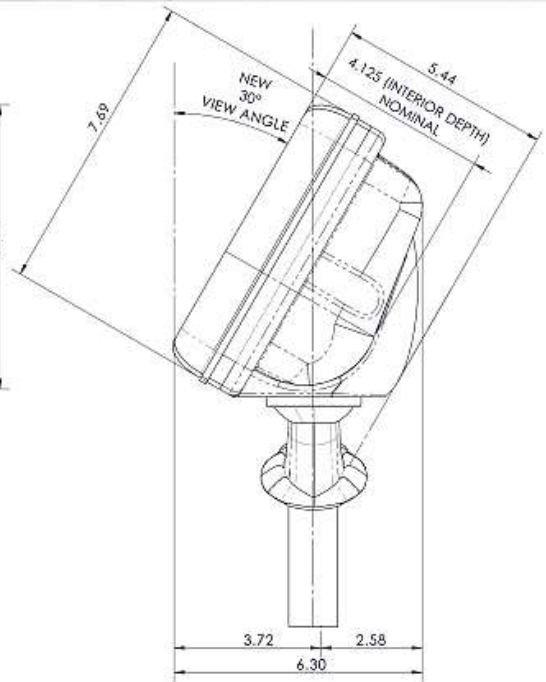

| RMX4500 Sizing Chart |                     |                           |             |            |
|----------------------|---------------------|---------------------------|-------------|------------|
|                      | Overall Size NavPod | Overall Size RMX Assembly | Usable Face | Max Cutout |
| Height               | 7.69                | 10.25                     | 6           | 5.5        |
| Width                | 11.86               | 13.91                     | 9.95        | 9.5        |
| Depth                | 5.5                 | 6.3                       | 4.125       |            |

RMX4500 OFFSET BACK 30° VIEW ANGLE