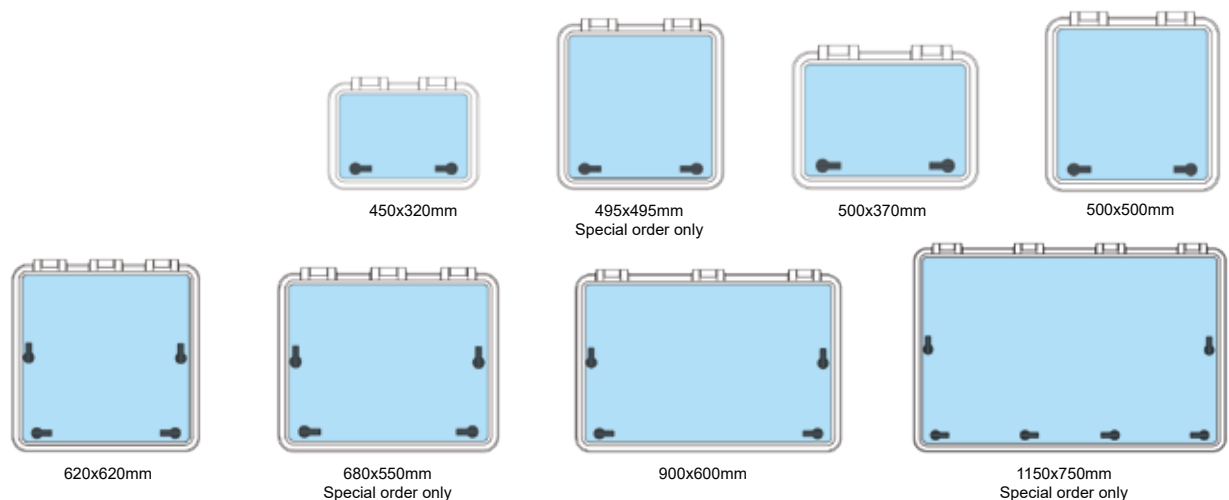

Standard Deckhatches with flange

SMOOTH DESIGN

For a smoother profile, the frame on our standard hatches has been extended to fit flush against the base mounting. The base mounting screws are covered by the frame for a smoother appearance and extra safety.

Deep grooves in the lower frame provide a 100% water-tight assembly.

STEPLESS OPENING, TO 180°, PLUS EASY HINGE ADJUSTMENT

Heavy duty friction hinges secure the hatch in any position from ventilation to

full 180°. Hinges are also easily adjustable to suit the user.

UNIQUE DEEP-DECK WATER GROOVE

A deep groove in the lower frame keeps water from coming in when the hatch is open.

The Gebo's unique Airco-Lock theft-proof

ventilation setting lets fresh air in while the crew rest or when the boat is unattended. The hatch is locked from the inside, either in the ventilation or the fully closed position.

Standard hatch with flange