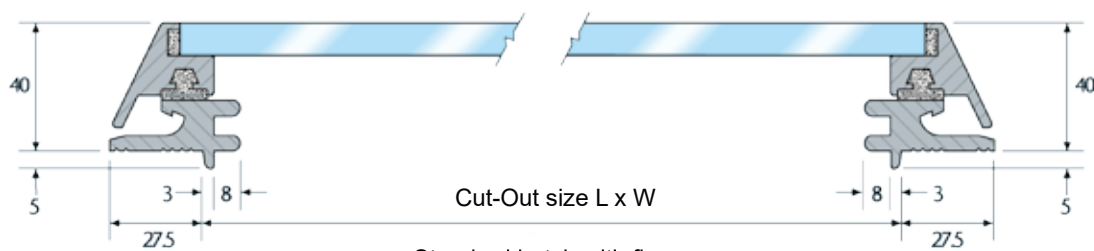

Standard Deckhatches with flange

SMOOTH DESIGN

For a smoother profile, the frame on our standard hatches has been extended to fit flush against the base mounting. The base mounting screws are covered by the frame for a smoother appearance and extra safety.

Deep grooves in the lower frame provide a 100% water-tight assembly.

STEPLESS OPENING, TO 180°, PLUS EASY HINGE ADJUSTMENT

Heavy duty friction hinges secure the hatch in any position from ventilation to

full 180°. Hinges are also easily adjustable to suit the user.

UNIQUE DEEP-DECK WATER GROOVE

A deep groove in the lower frame keeps water from coming in when the hatch is open.

The Gebo's unique Airco-Lock theft-proof

ventilation setting lets fresh air in while the crew rest or when the boat is unattended. The hatch is locked from the inside, either in the ventilation or the fully closed position.

Standard hatch with flange