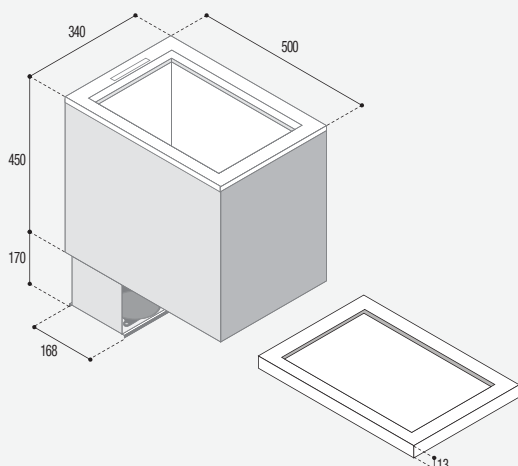

TL43

Made in Italy

3+ DAYS

RUNS FOR
3 OR MORE DAYS
ON A 100 A/H
LEISURE BATTERY

IDEAL TO RUN FROM SOLAR POWER 24/7
SAVING YOUR MONEY AND THE ENVIRONMENT

Total volume 40 lt.

Net weight 17 kg.

Power supply and
nominal consumption 12/24 Vdc
45 W

▶ TL43

COOLS FASTER LASTS LONGER

9602-0036

VITRIFRIGO

COOL AND BEYOND