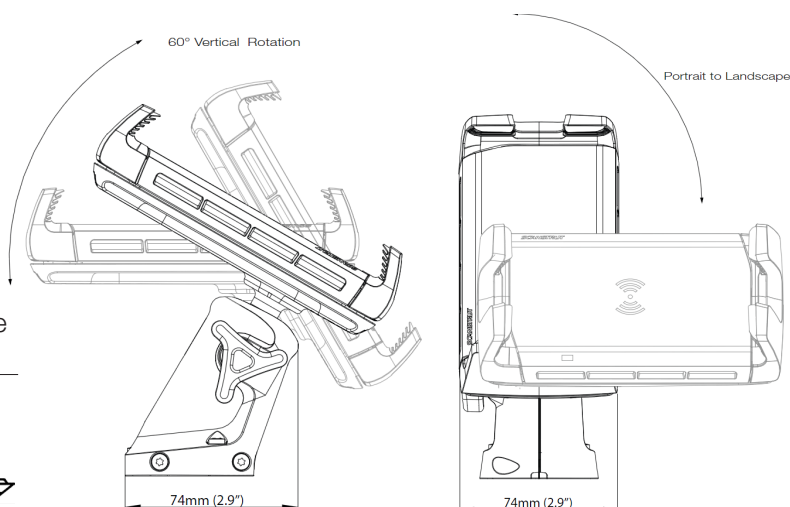

Application

For the most direct access to Scanstrut technical support and your local sales representative visit