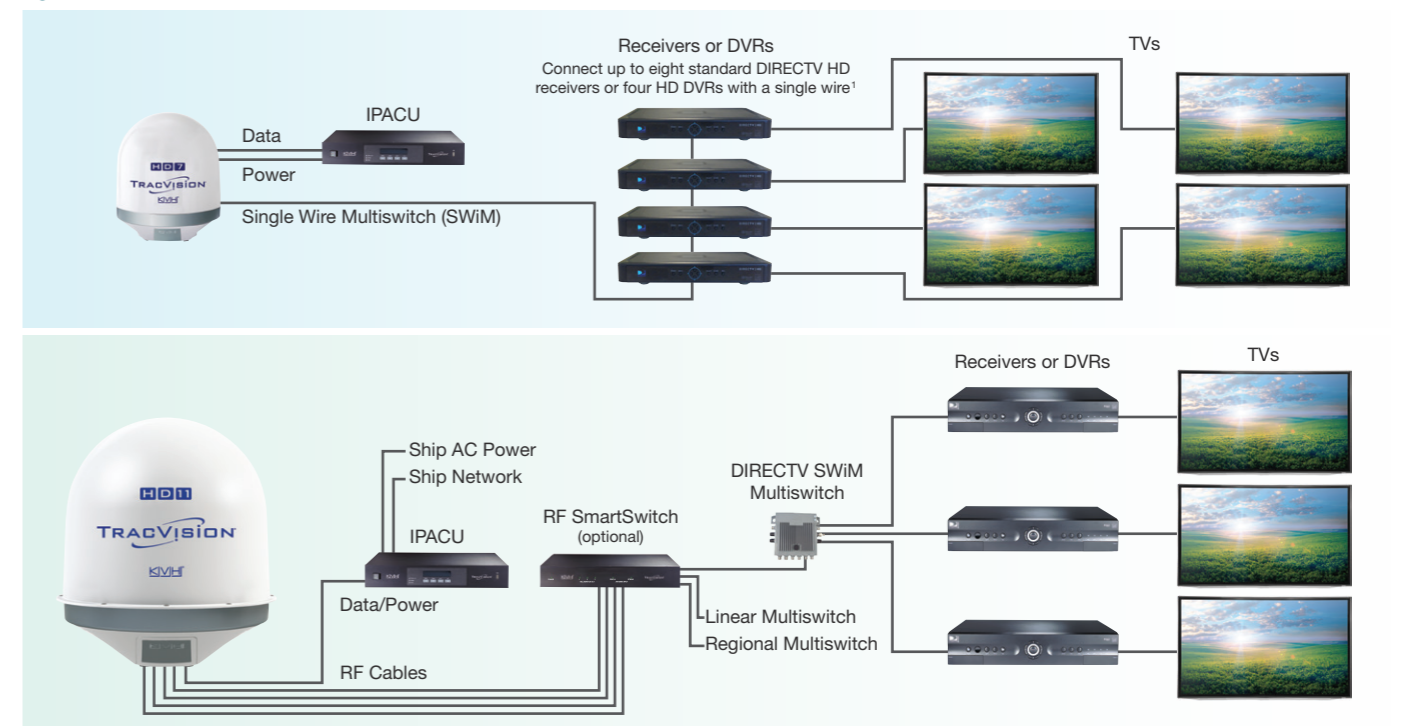

⁴ Tri-Americas Circular is a dual-band LNB for both DIRECTV PanAmericana (P.A.) and DIRECTV U.S. services.

⁵ Unless subject to in-country regulations.

Want Streaming Fast Internet Speeds Too?

KVH's TracPhone® VSAT systems and mini-VSAT BroadbandSM HTS network are a perfect match for the TracVision HD-series. Whether you choose the ultra-compact 37 cm TracPhone V3_{HTS}, the award-winning 60 cm TracPhone V7_{HTS}, or the 1.1 m TracPhone V11_{HTS} with exclusive Ku/C-band coverage, you can enjoy broadband connections as fast as 20 Mbps/3 Mbps (down/up), the fastest unlimited data use channel available, and crystal-clear voice! All models are offered in domes matching the TracVision HD-series for a beautiful dual dome installation that allows you to watch HDTV programming, enjoy broadband Internet access, and video chat with friends and family! And by purchasing a VSAT system, you also have the option to add your TracVision HD-series antenna to the KVH OneCare™ extended warranty program for up to 5 years.

System Overviews*

* These system overviews are intended for reference only. For complete wiring instructions, refer to the user's manual.

¹ With DIRECTV Genie, only three additional standard DIRECTV HD receivers or one HD DVR may be added. To add more receivers, a SWiM expansion kit is available as an accessory.