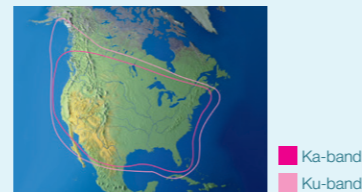

Making HDTV at sea a reality

DIRECTV HDTV
Ka/Ku-band coverage area